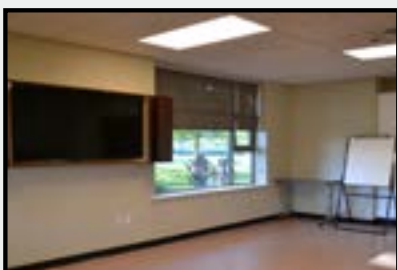

## Douglas Recreation Centre

Conveniently located in downtown Langley City, Douglas Recreation Centre is a perfect location to hold meetings, celebrate milestone events or host a private function.