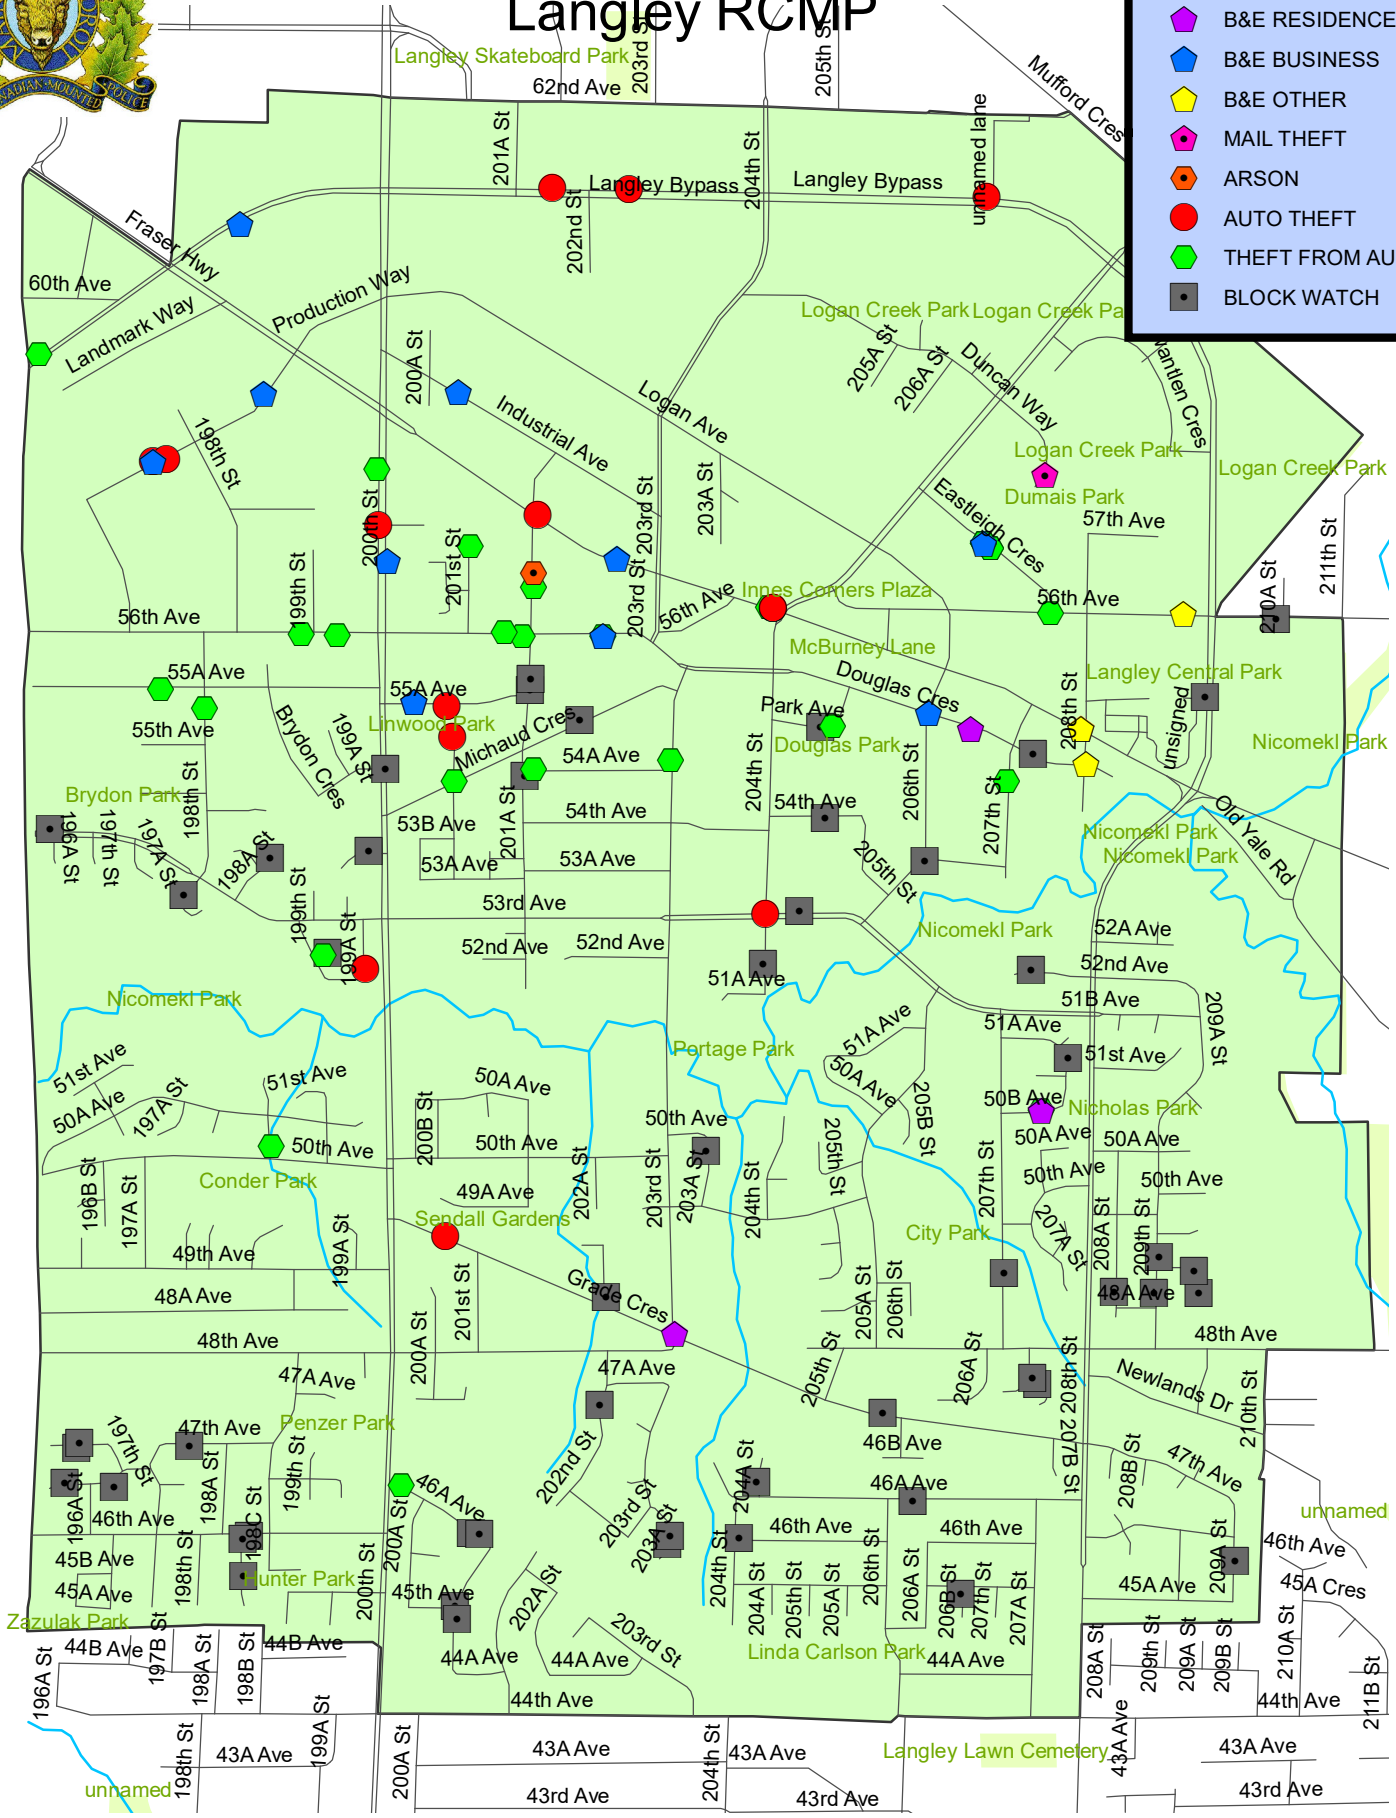

Langley City Property Crime 2022-Dec-01 to 2022-Dec-31

Langley RCMP

Legend

- ◆ B&E RESIDENCE
- ◆ B&E BUSINESS
- ◆ B&E OTHER
- ◆ MAIL THEFT
- ◆ ARSON
- AUTO THEFT
- ◆ THEFT FROM AUTO
- BLOCK WATCH

This document is the property of the Royal Canadian Mounted Police.
It is not to be used for any legal or judicial purpose without the consent of the originator.