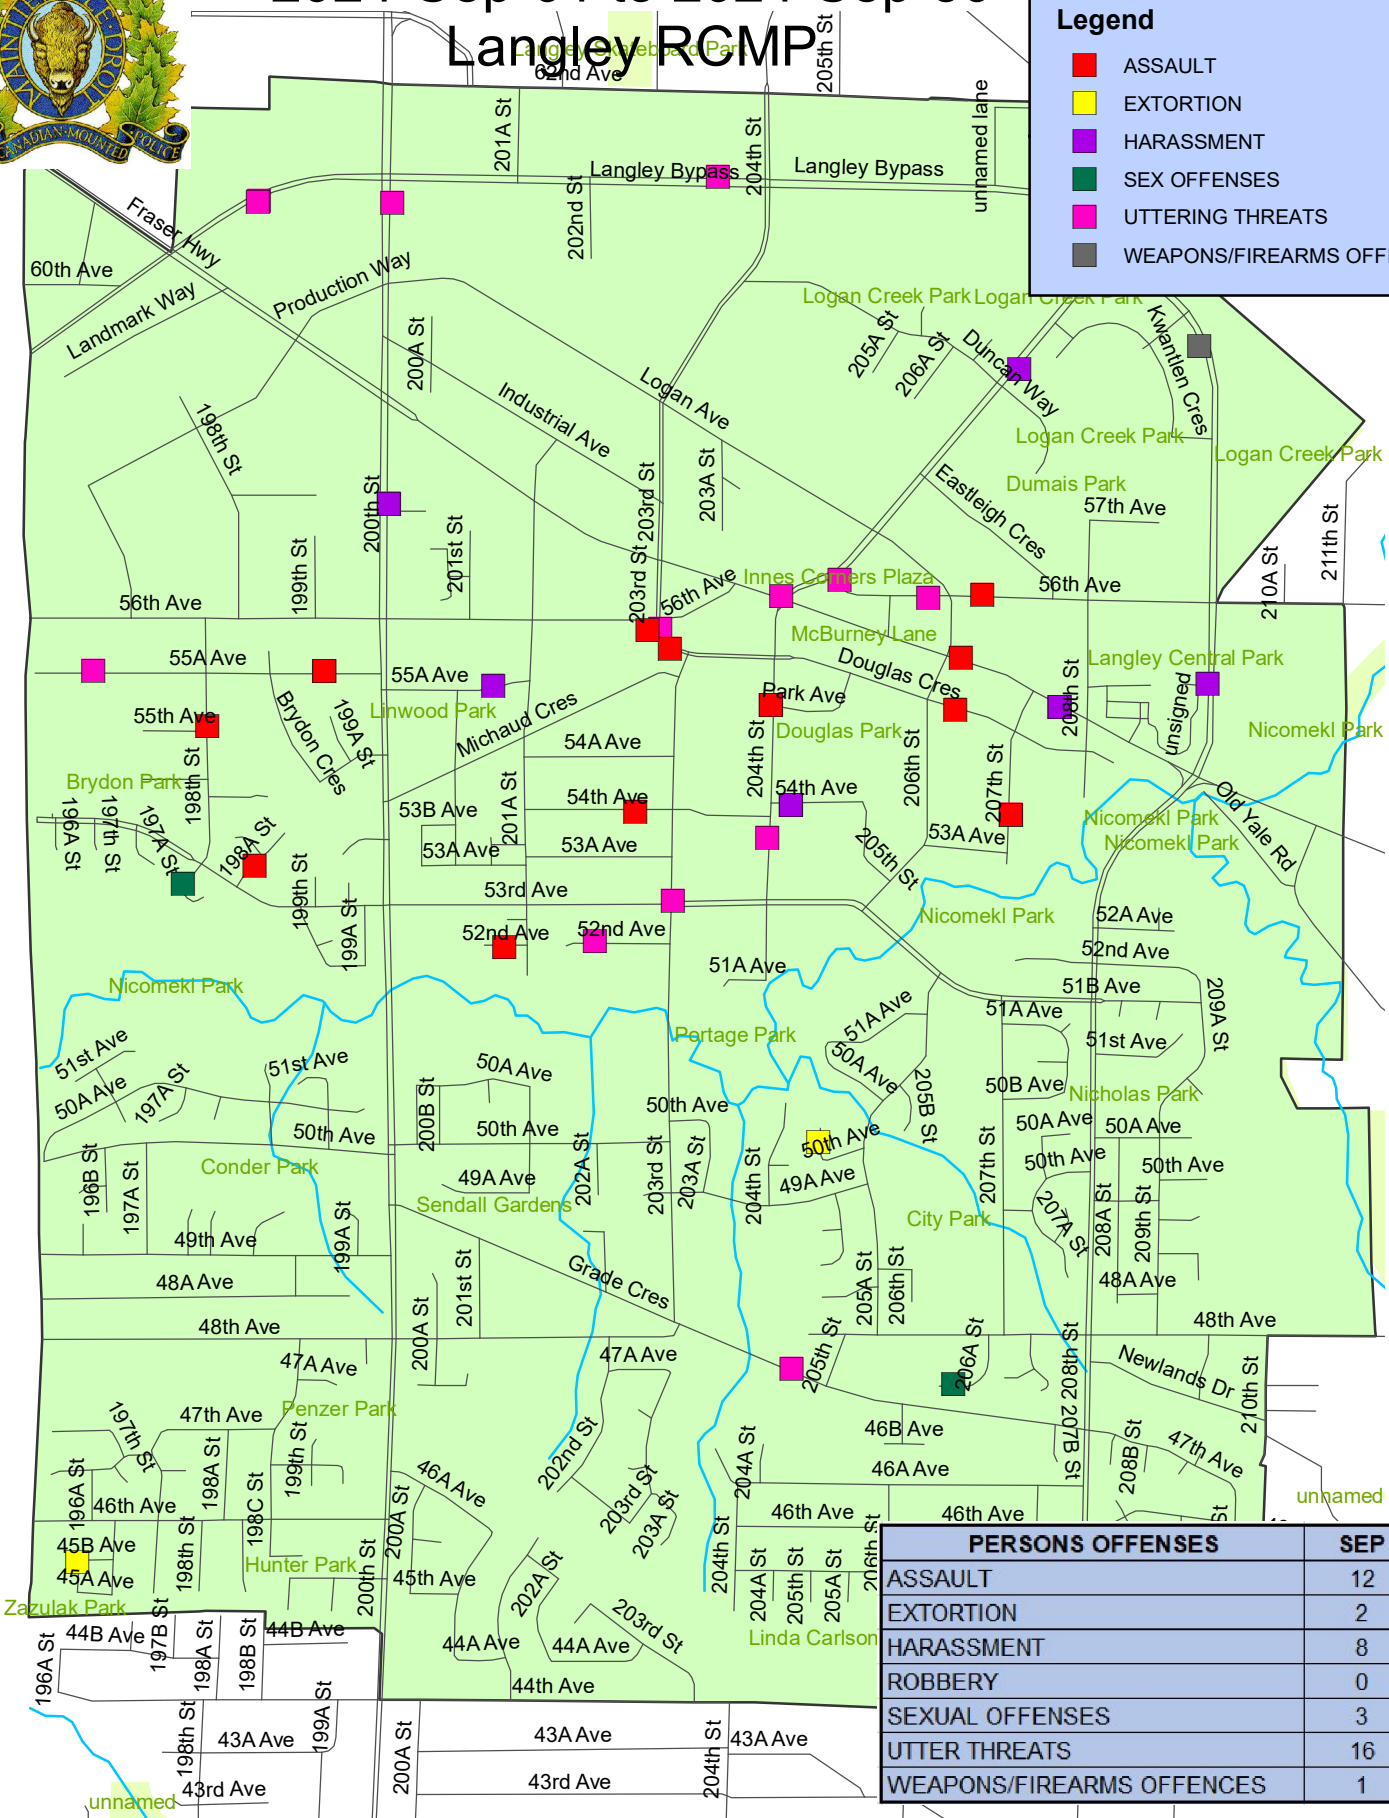

Langley City Persons Offenses 2024-Sep-01 to 2024-Sep-30

Langley RCMP

Legend

- ASSAULT
- EXTORTION
- HARASSMENT
- SEX OFFENSES
- UTTERING THREATS
- WEAPONS/FIREARMS OFFENSES