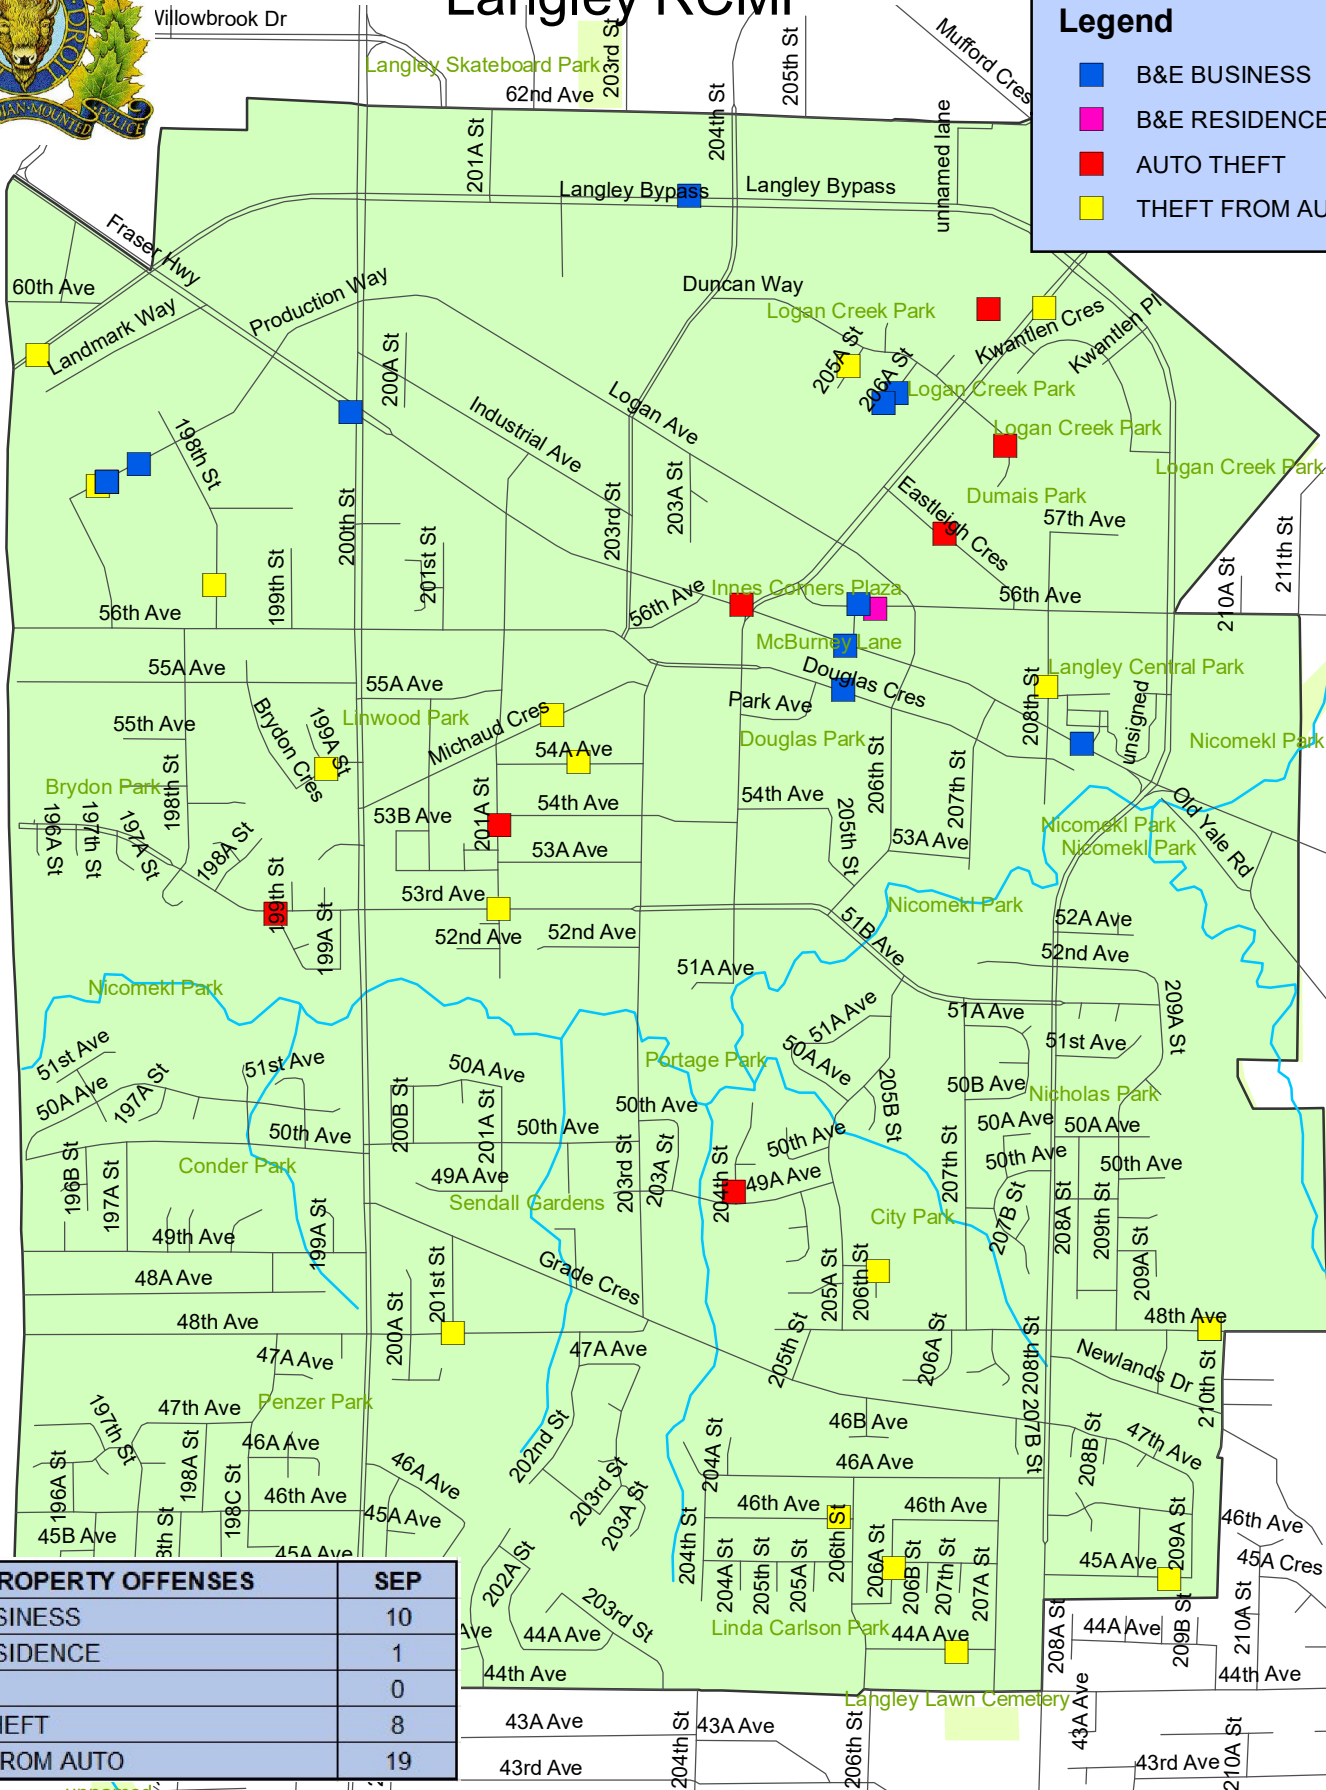

# Langley City Property Crime 2024-Sep-01 to 2024-Sep-30 Langley RCMP

**Legend**

- B&E BUSINESS
- B&E RESIDENCE
- AUTO THEFT
- THEFT FROM AUTO

PROPERTY OFFENSES	SEP
B&E BUSINESS	10
B&E RESIDENCE	1
ARSON	0
AUTO THEFT	8
THEFT FROM AUTO	19