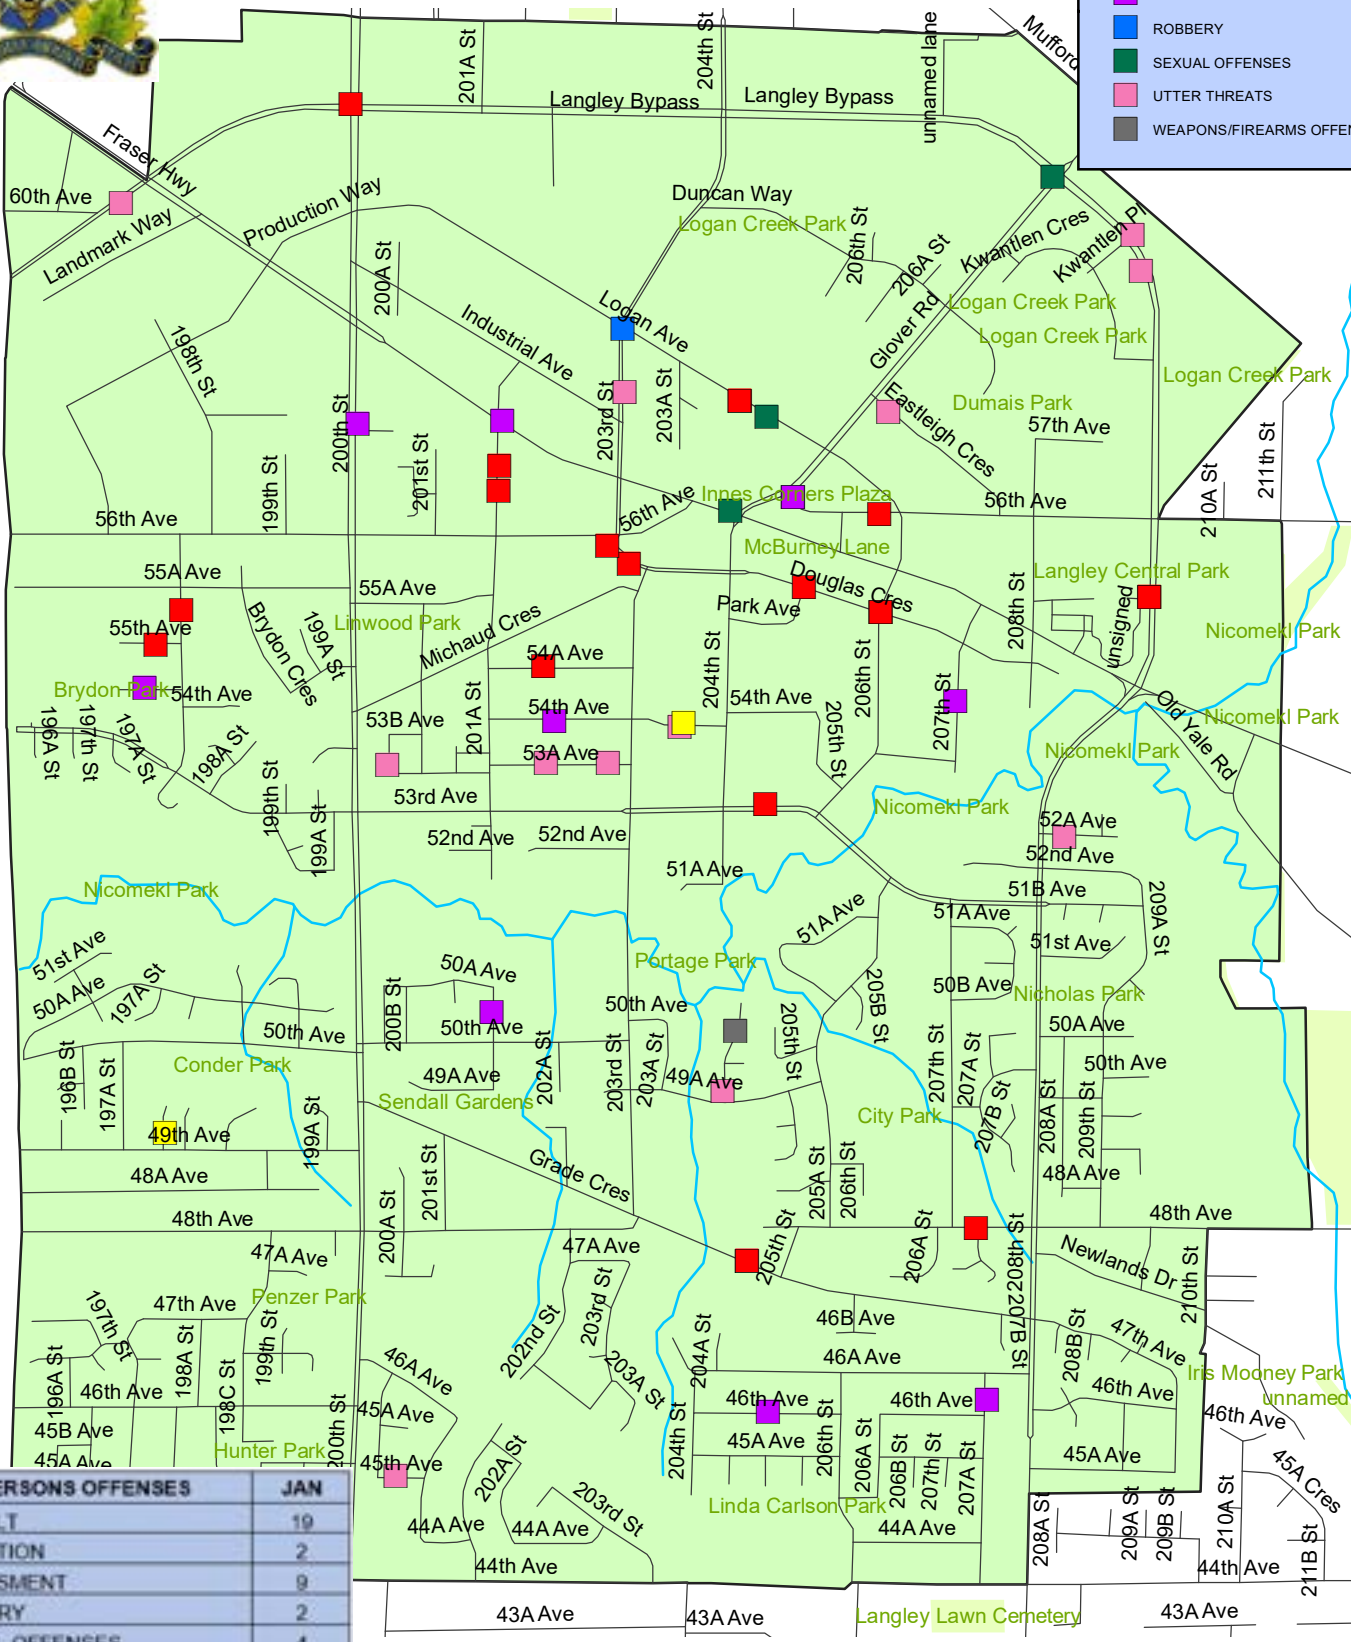

# Langley City Persons Offenses 2024-Jan-01 to 2024-Jan-31 Langley RCMP

**Legend**

- ASSAULT
- EXTORTION
- HARASSMENT
- ROBBERY
- SEXUAL OFFENSES
- UTTER THREATS
- WEAPONS/FIREARMS OFFENSES

PERSONS OFFENSES	JAN
ASSAULT	19
EXTORTION	2
HARASSMENT	9
ROBBERY	2
SEXUAL OFFENSES	4
UTTERING THREATS	14
WEAPONS/FIREARMS OFFENSES	2

# Langley City Property Crime 2024-Feb-01 to 2024-Feb-29