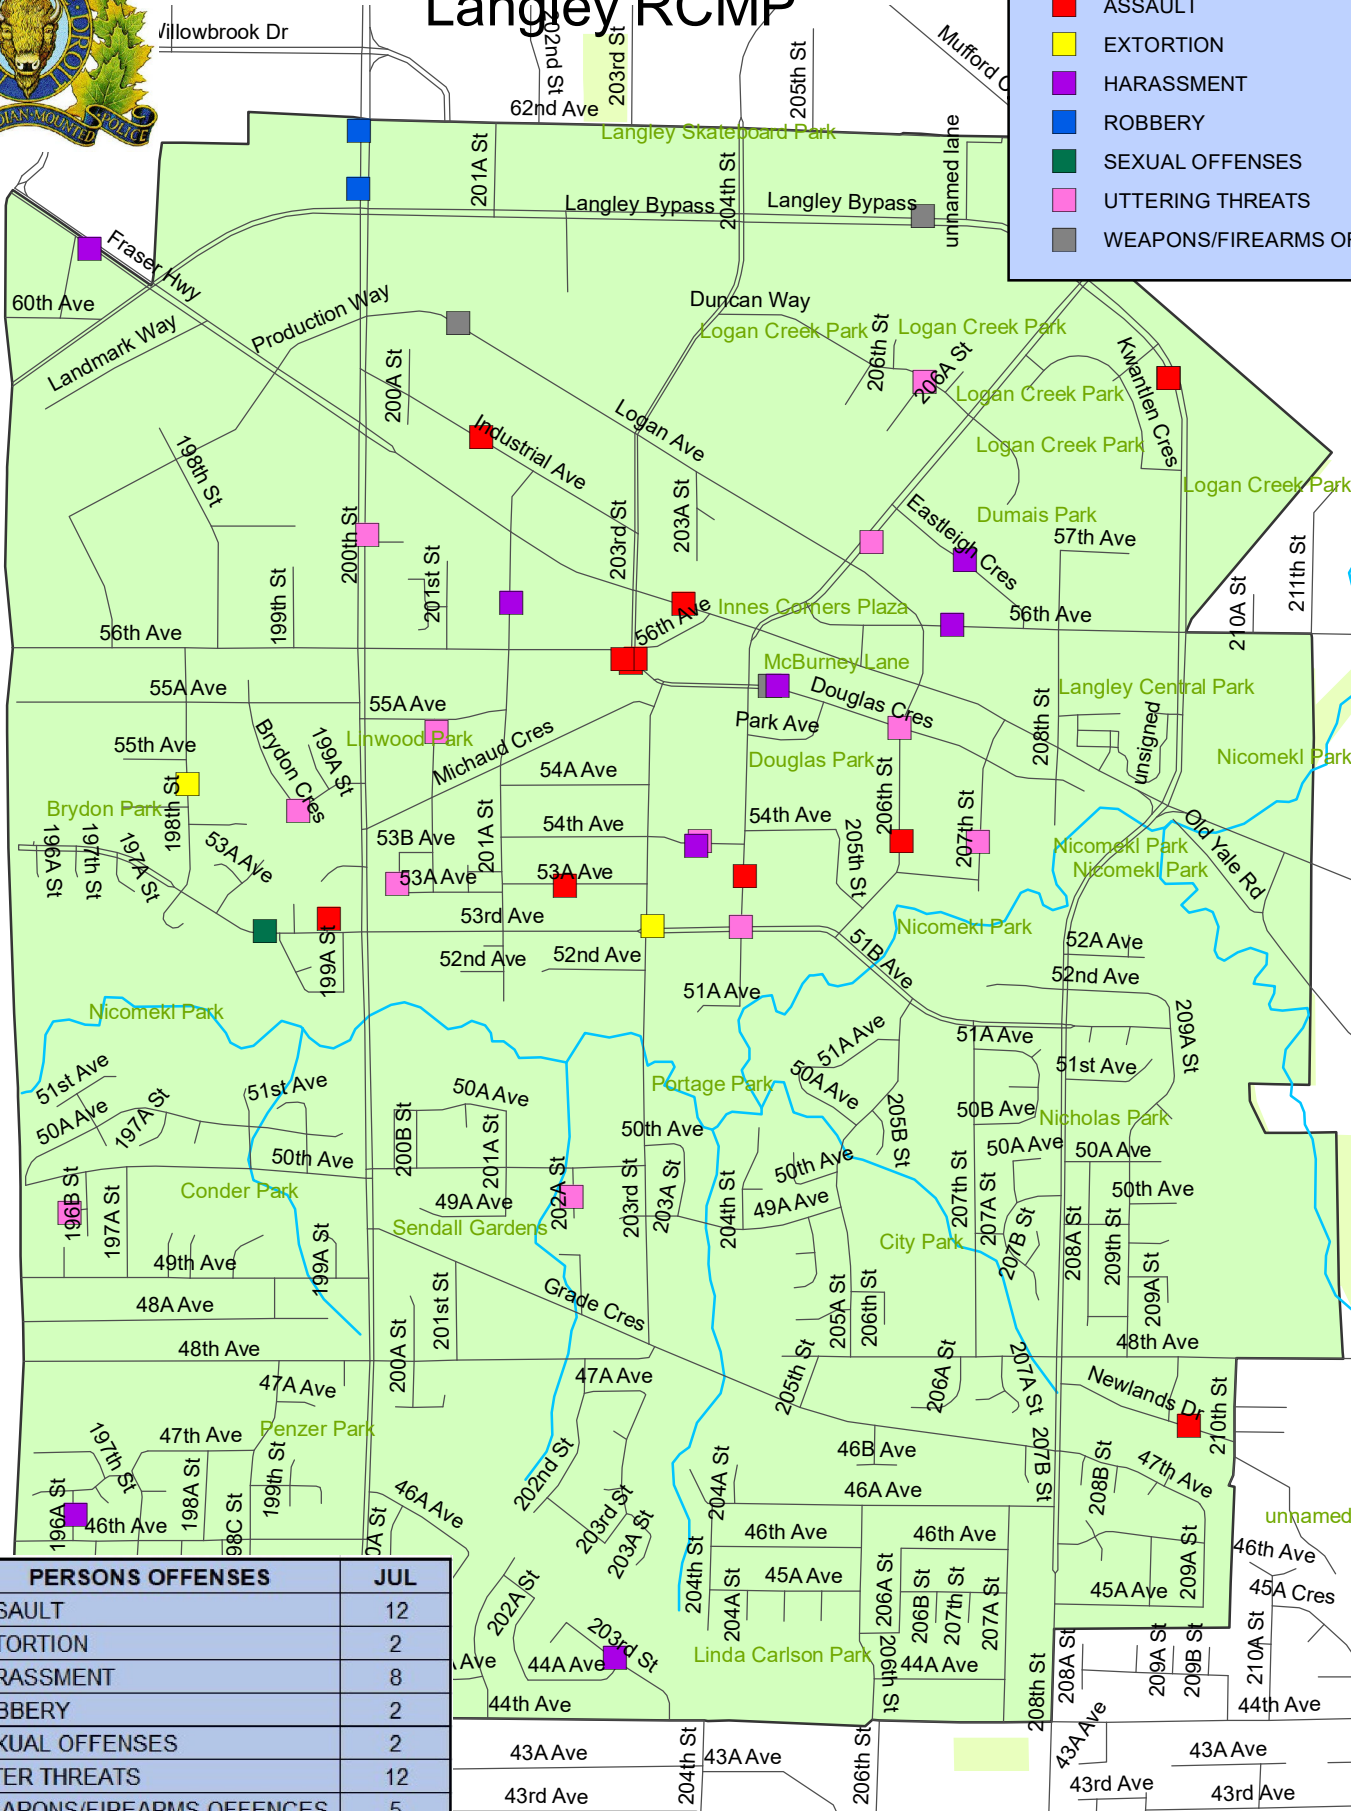

# Langley City Persons Offenses 2024-Jul-01 to 2024-Jul-31 Langley RCMP

**Legend**

- ASSAULT
- EXTORTION
- HARASSMENT
- ROBBERY
- SEXUAL OFFENSES
- UTTERING THREATS
- WEAPONS/FIREARMS OFFENSES

PERSONS OFFENSES	JUL
ASSAULT	12
EXTORTION	2
HARASSMENT	8
ROBBERY	2
SEXUAL OFFENSES	2
UTTER THREATS	12
WEAPONS/FIREARMS OFFENCES	5