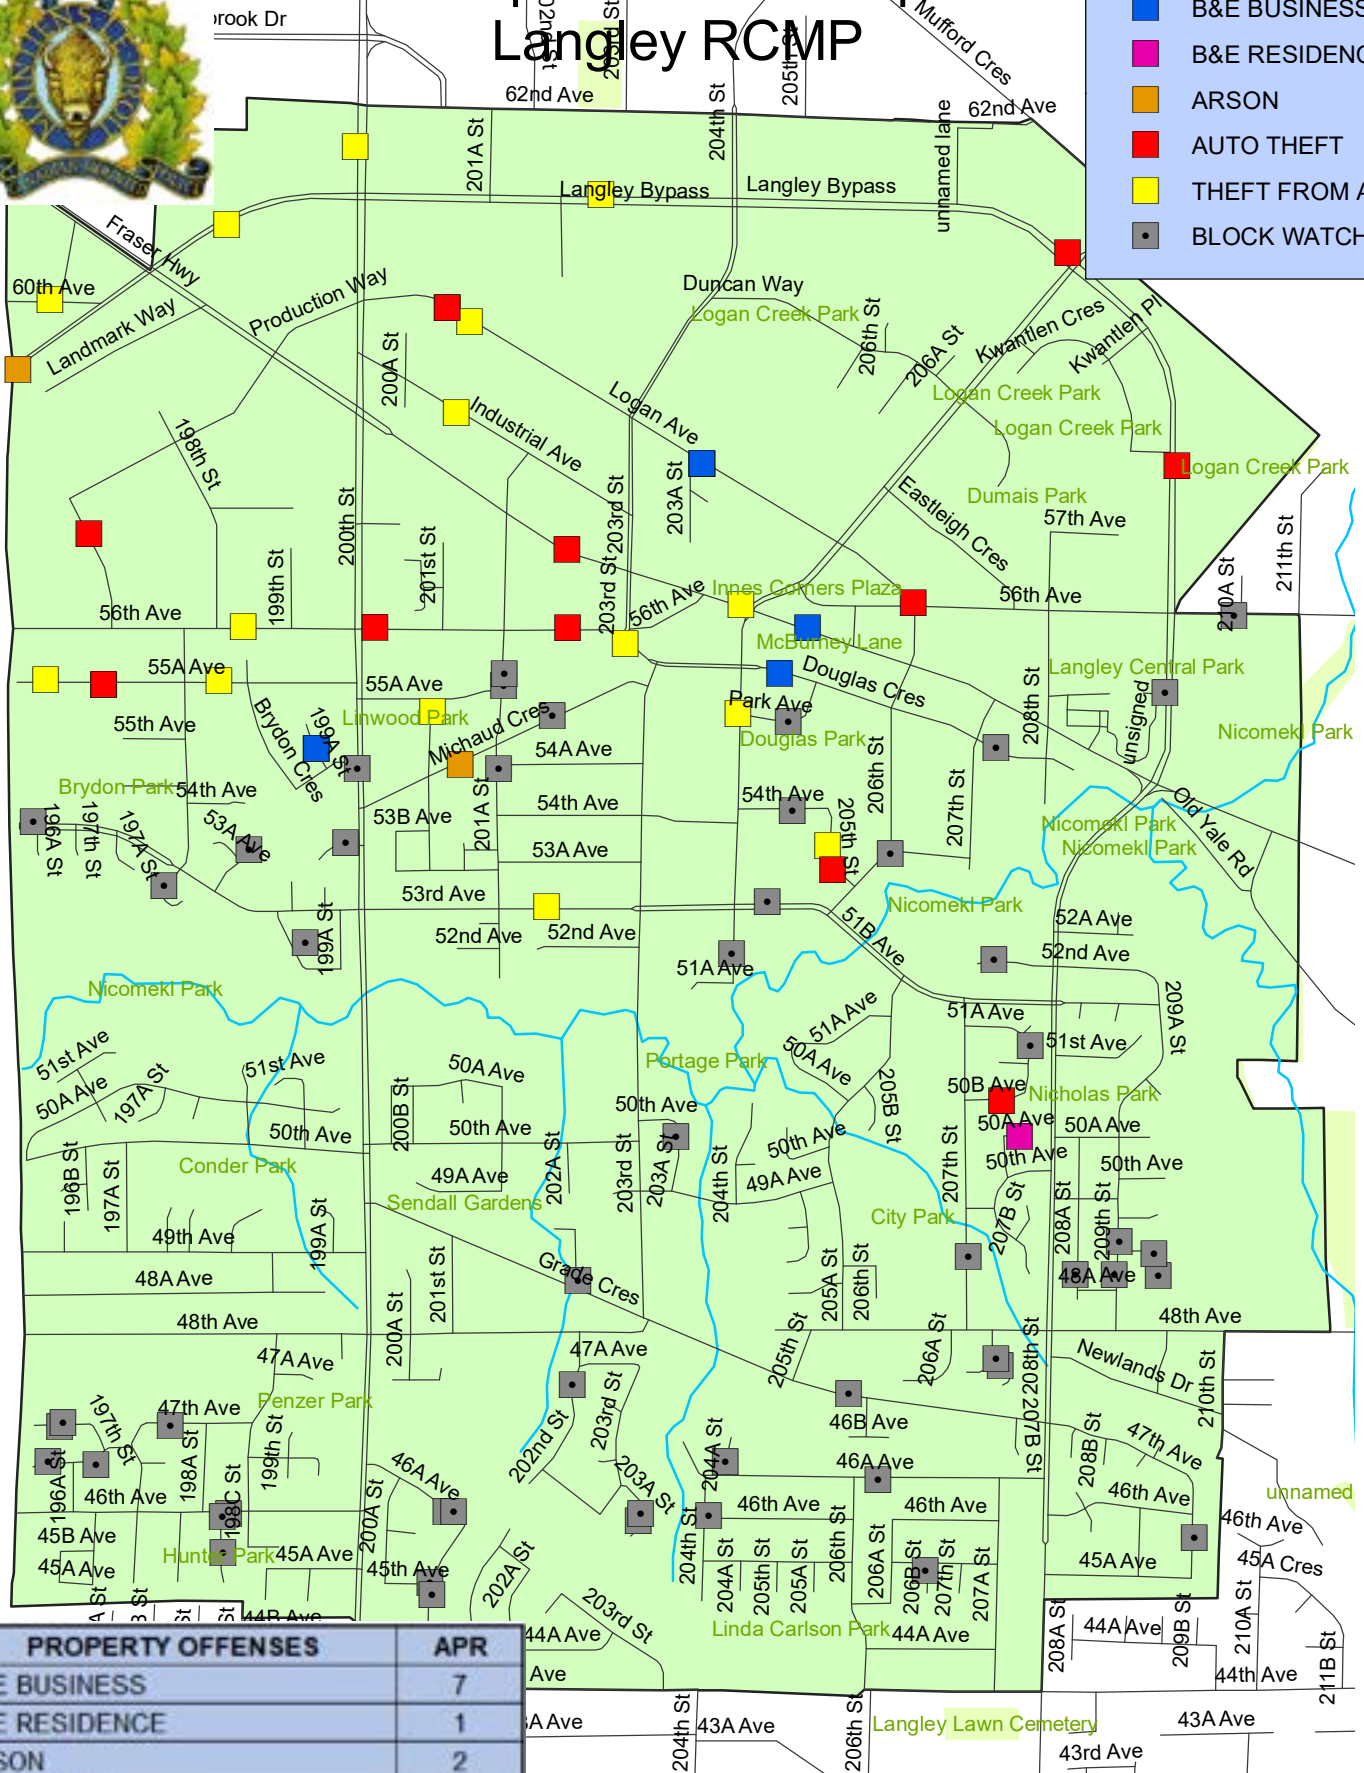

Langley City Property Crime 2024-Apr-01 to 2024-Apr-30 Langley RCMP

Legend

- B&E BUSINESS
- B&E RESIDENCE
- ARSON
- AUTO THEFT
- THEFT FROM AUTO
- BLOCK WATCH