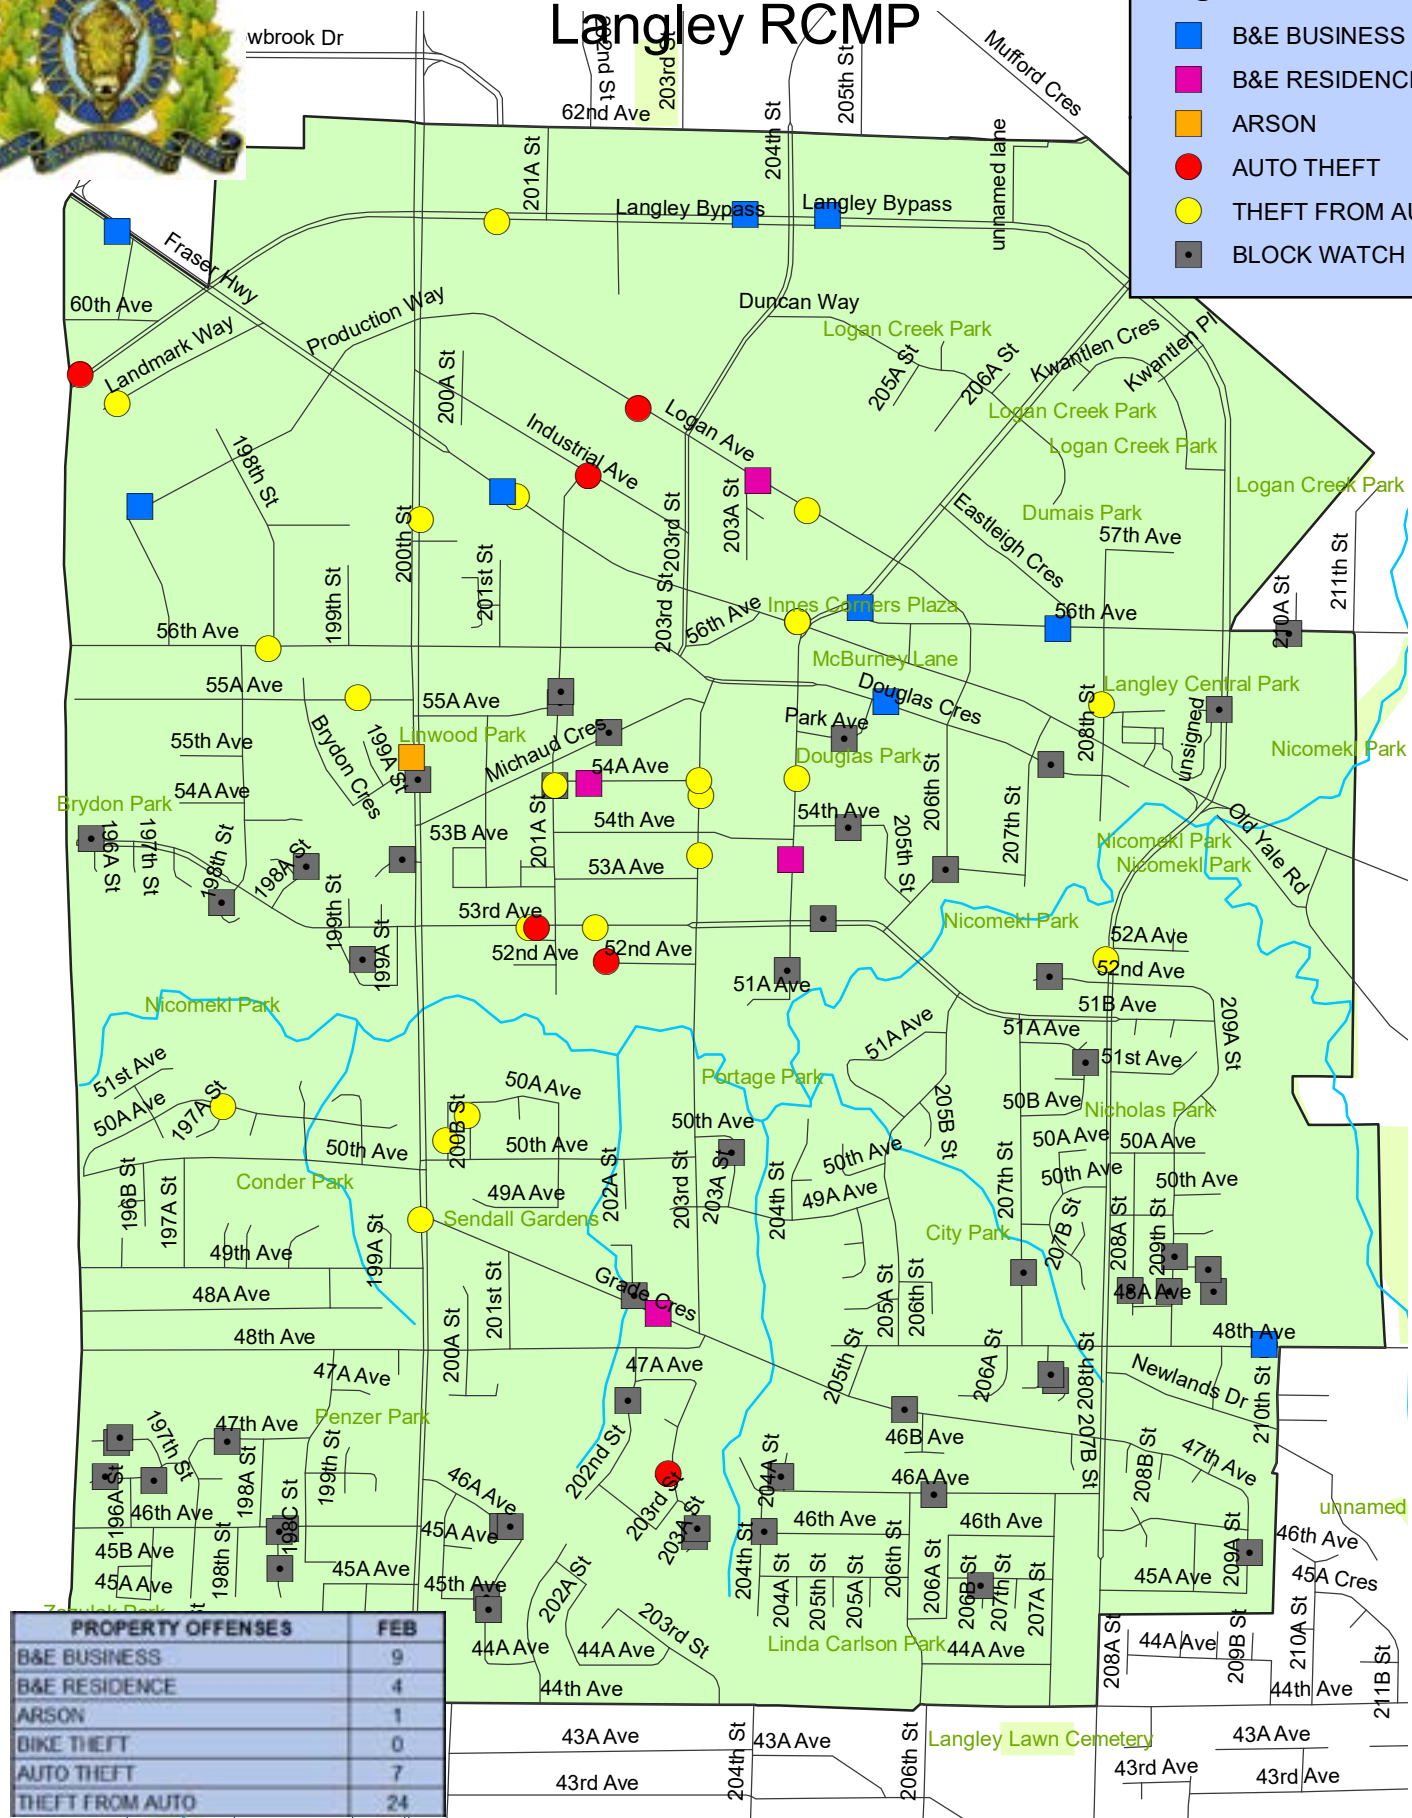

Langley RCMP

Legend

- B&E BUSINESS
- B&E RESIDENCE
- ARSON
- AUTO THEFT
- THEFT FROM AUTO
- BLOCK WATCH