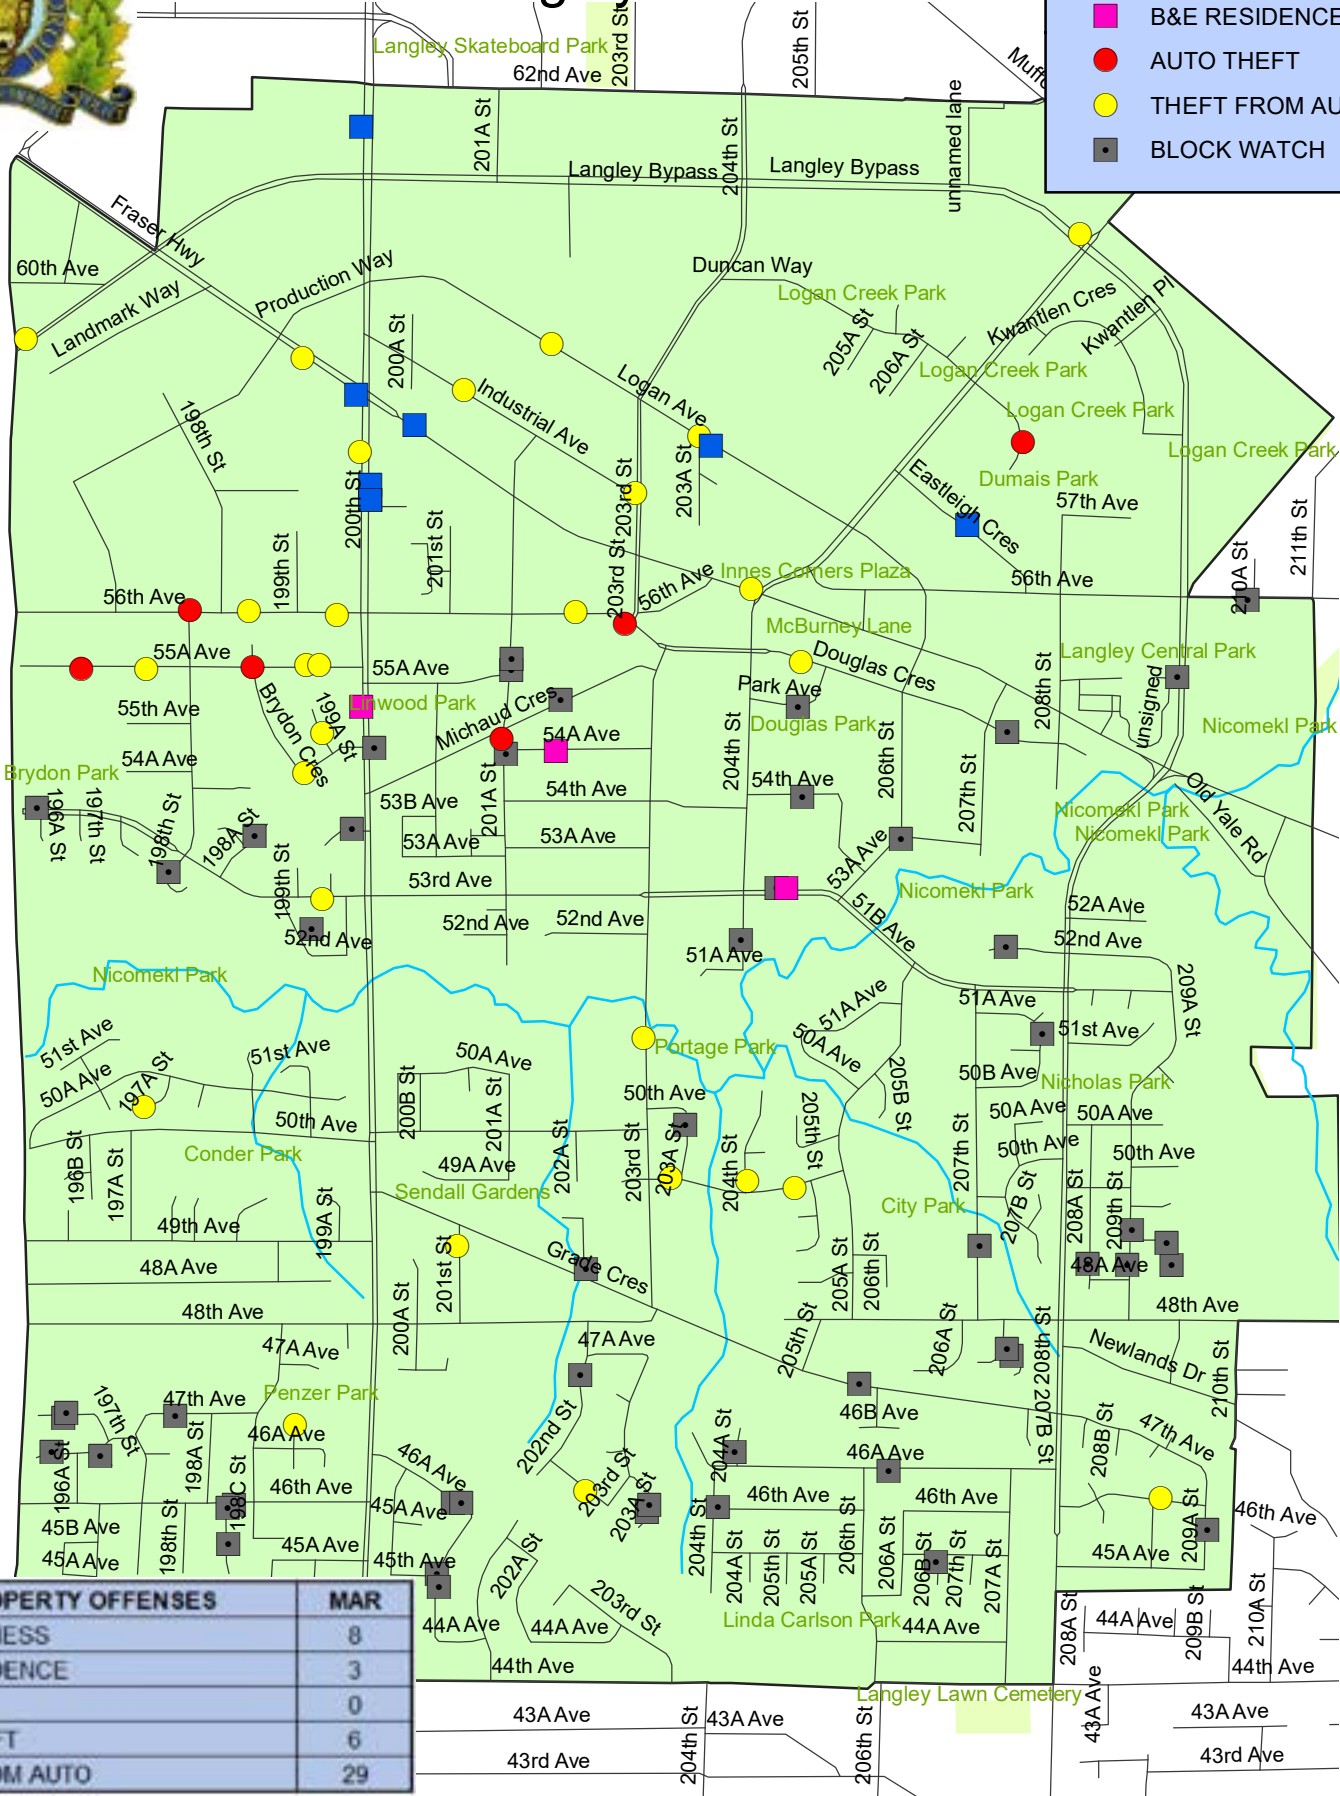

Legend

- B&E BUSINESS
- B&E RESIDENCE
- AUTO THEFT
- THEFT FROM AUTO
- BLOCK WATCH