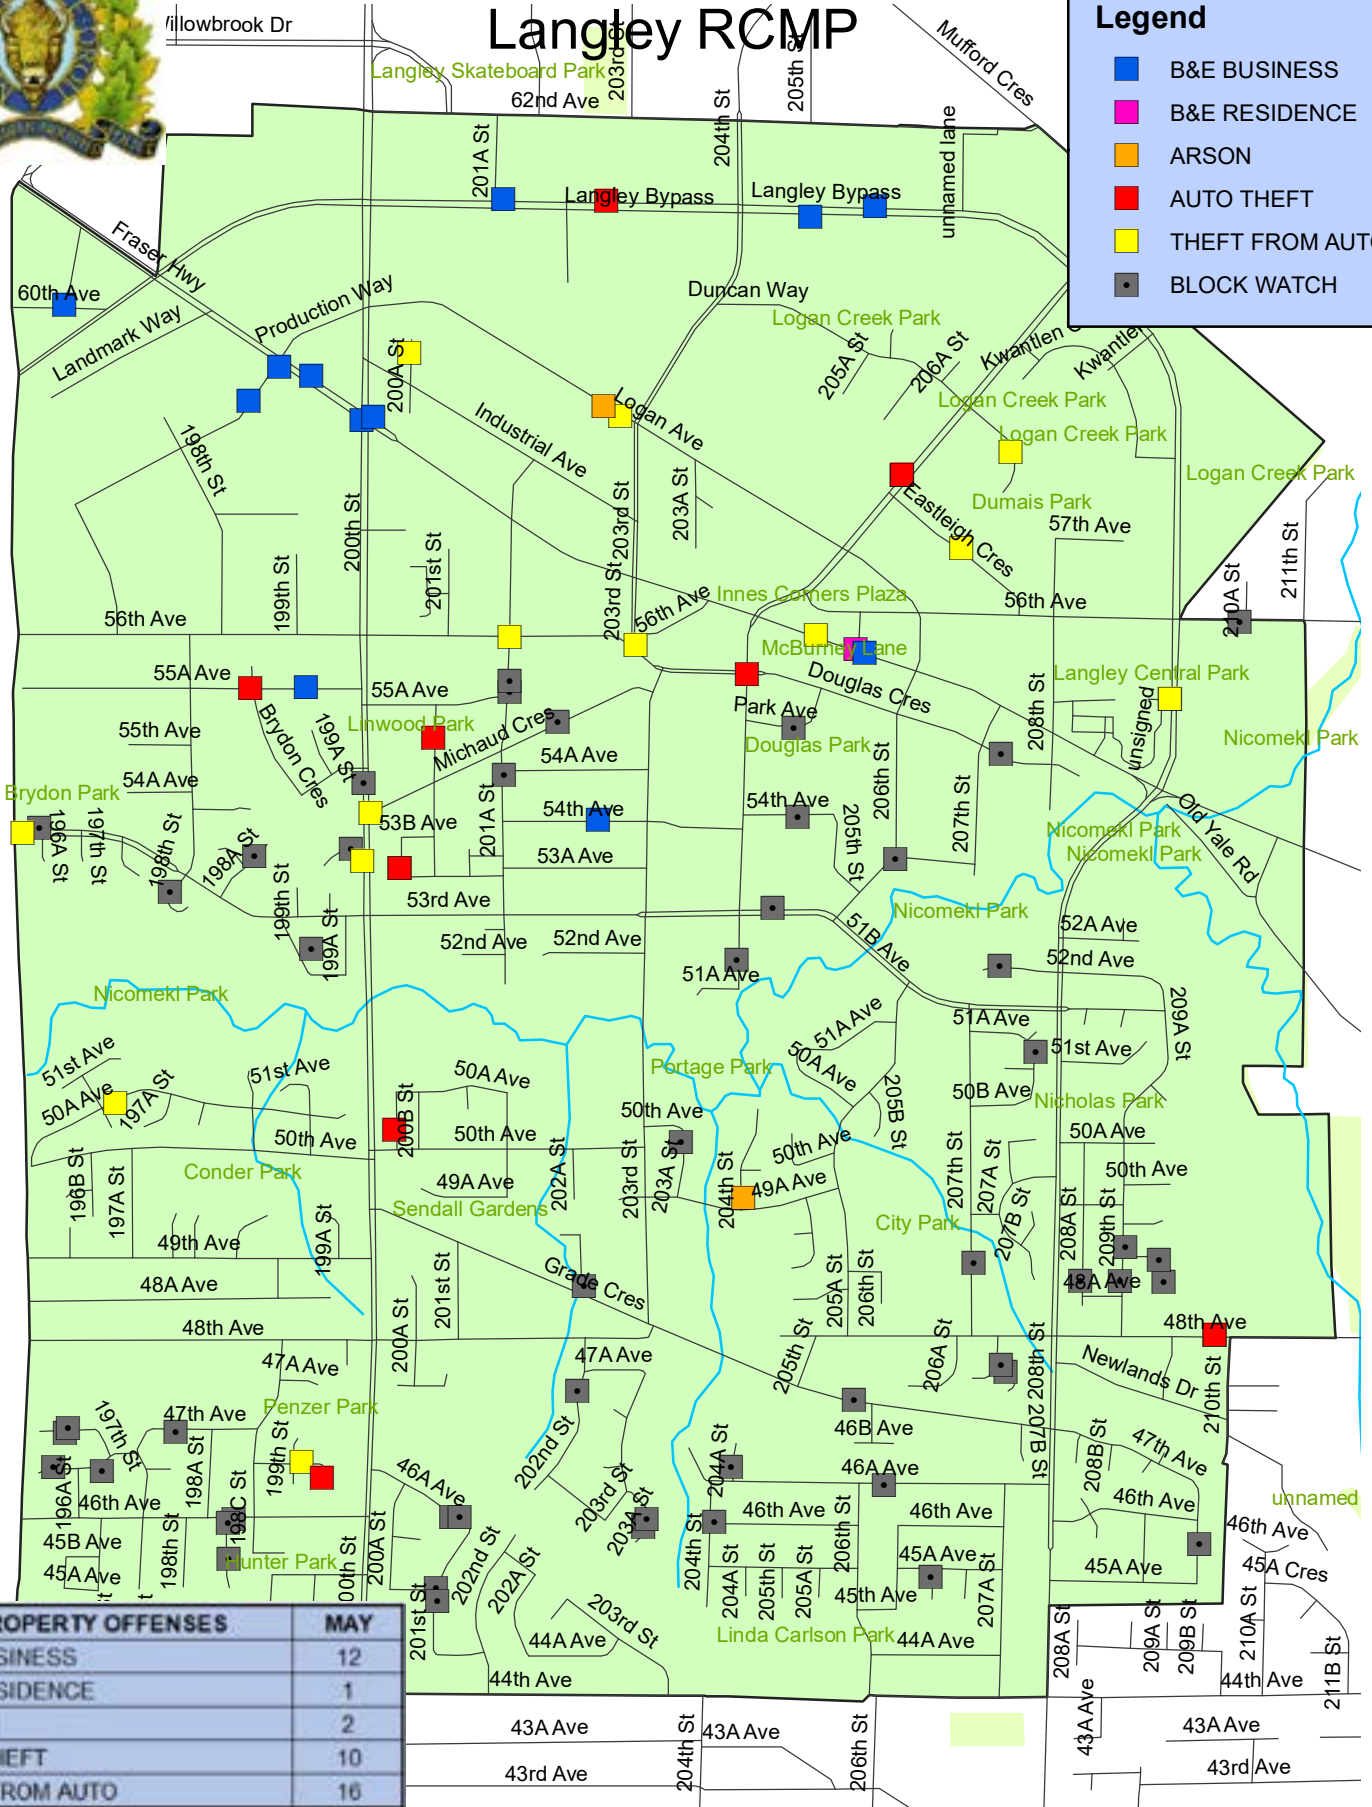

Langley City Property Crime 2024-May-01 to 2024-May-31 Langley RCMP

Legend

- B&E BUSINESS
- B&E RESIDENCE
- ARSON
- AUTO THEFT
- THEFT FROM AUTO
- BLOCK WATCH