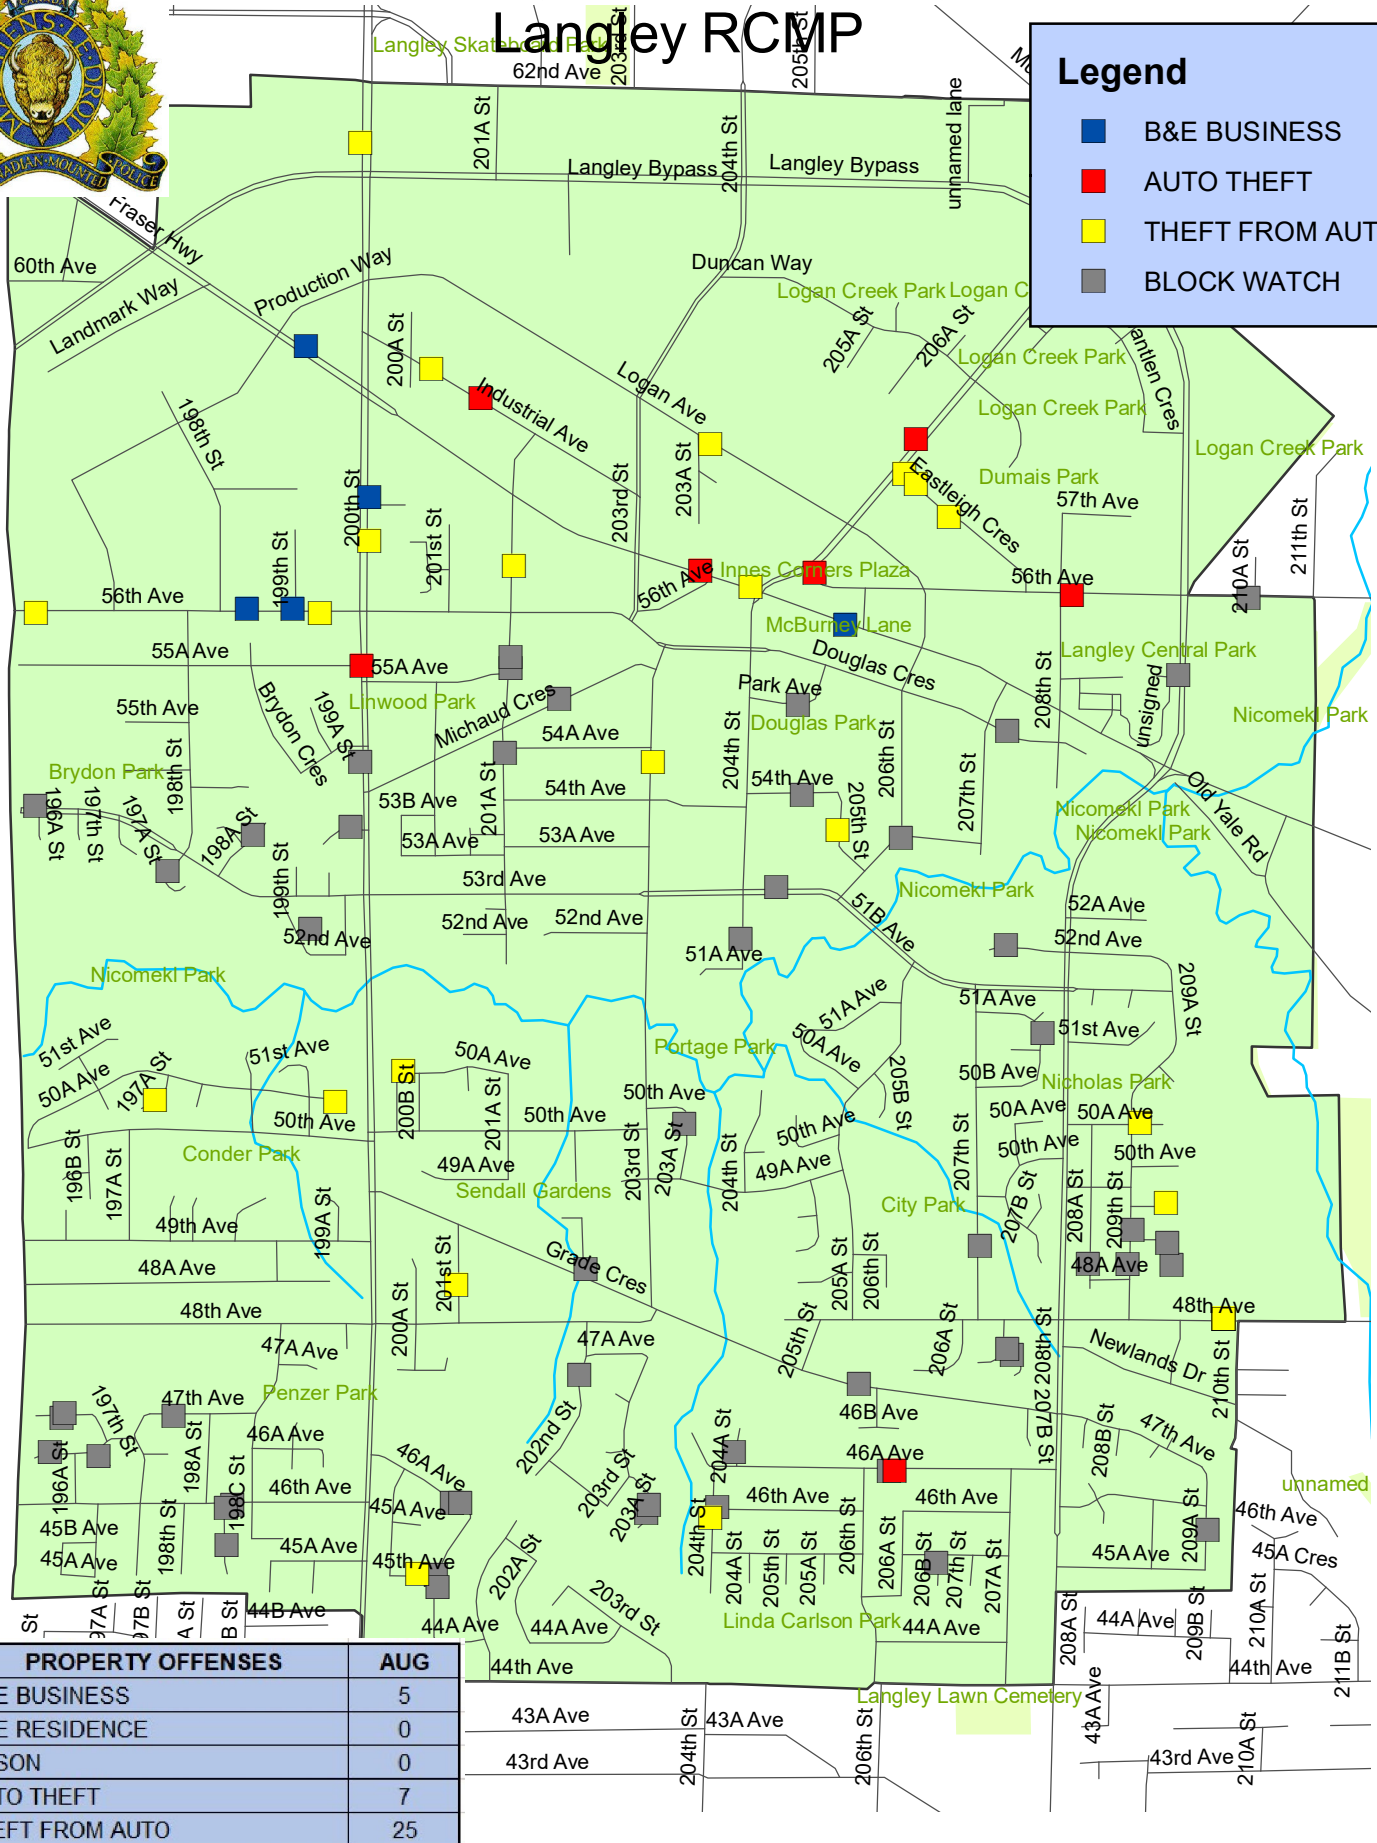

Legend

- B&E BUSINESS
- AUTO THEFT
- THEFT FROM AUTO
- BLOCK WATCH