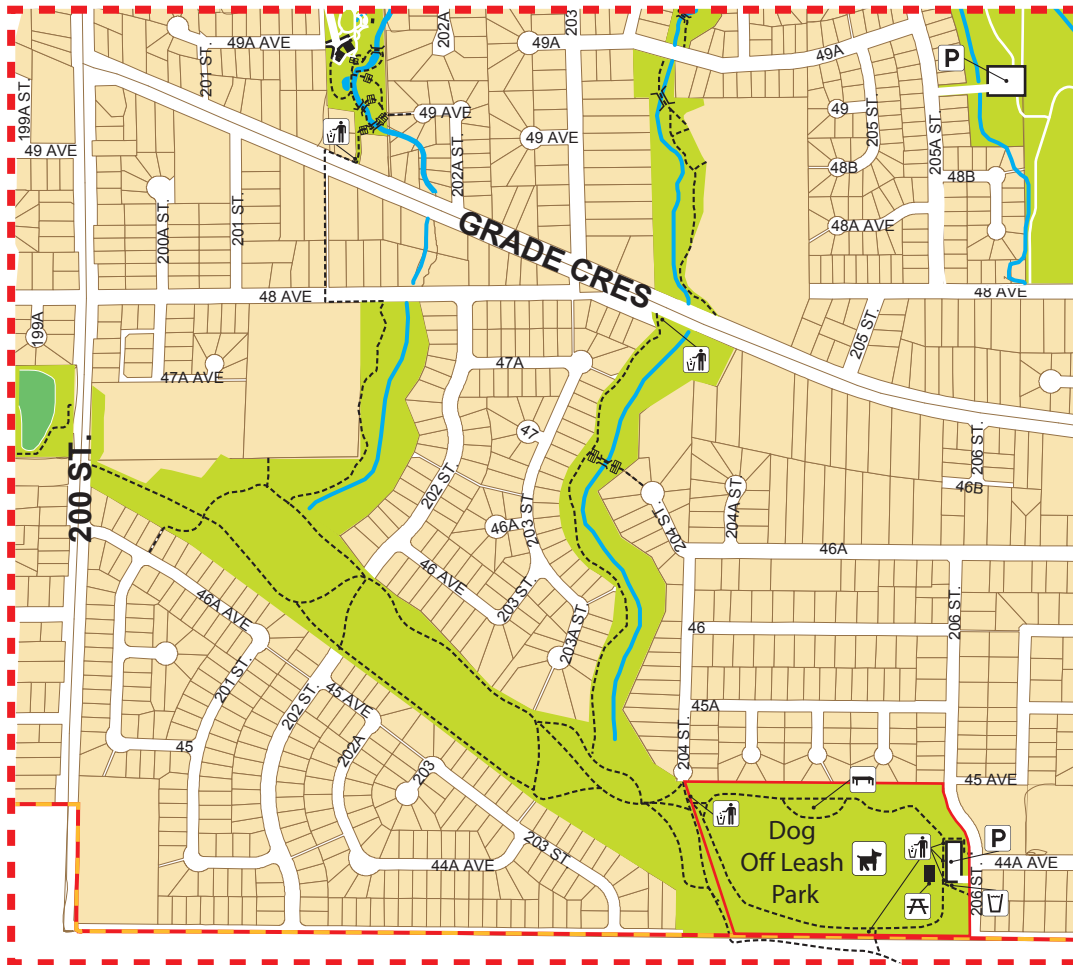

Trail Map

Hydro Right of Way

Legend

- Unpaved trail
- Paved trail
- Park
- Sport field
- Water
- Building
- Bridge
- Parking
- Playground
- Information
- Drinking water
- Washroom
- Wheelchair accessible
- Picnic table
- Bench
- Litter receptacle
- Stairs
- City boundary